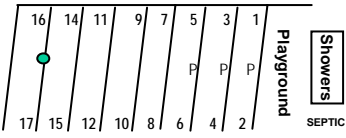

BEACH

Pump House
Monteurs Site

MARINA
BOAT LAUNCH

Swimming Area
(Dogs permitted at Boat Launch)

Showers

This map provided as a guide only.
BCFFC does not have access to all sites shown.
Campsites are not to scale.
Your Registrar will contact you with your site number prior to camp.