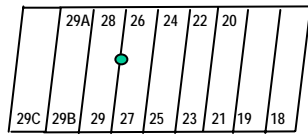

BEACH

Pump House
Monteurs Site

MARINA
BOAT LAUNCH

Swimming Area
(Dogs permitted at Boat Launch)

Showers

This map provided as a guide only.
BCFFC does not have access to all sites shown.
Campsites are not to scale.
Your Registrar will contact you with your site number prior to camp.