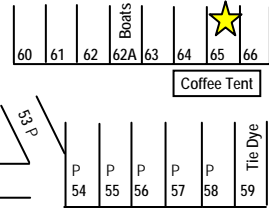

BEACH

Pump House
Monteurs Site

MARINA
BOAT LAUNCH

Swimming Area
(Dogs permitted at Boat Launch)

Showers

This map provided as a guide only.
BCFFC does not have access to all sites shown.
Campsites are not to scale.
Your Registrar will contact you with your site number prior to camp.